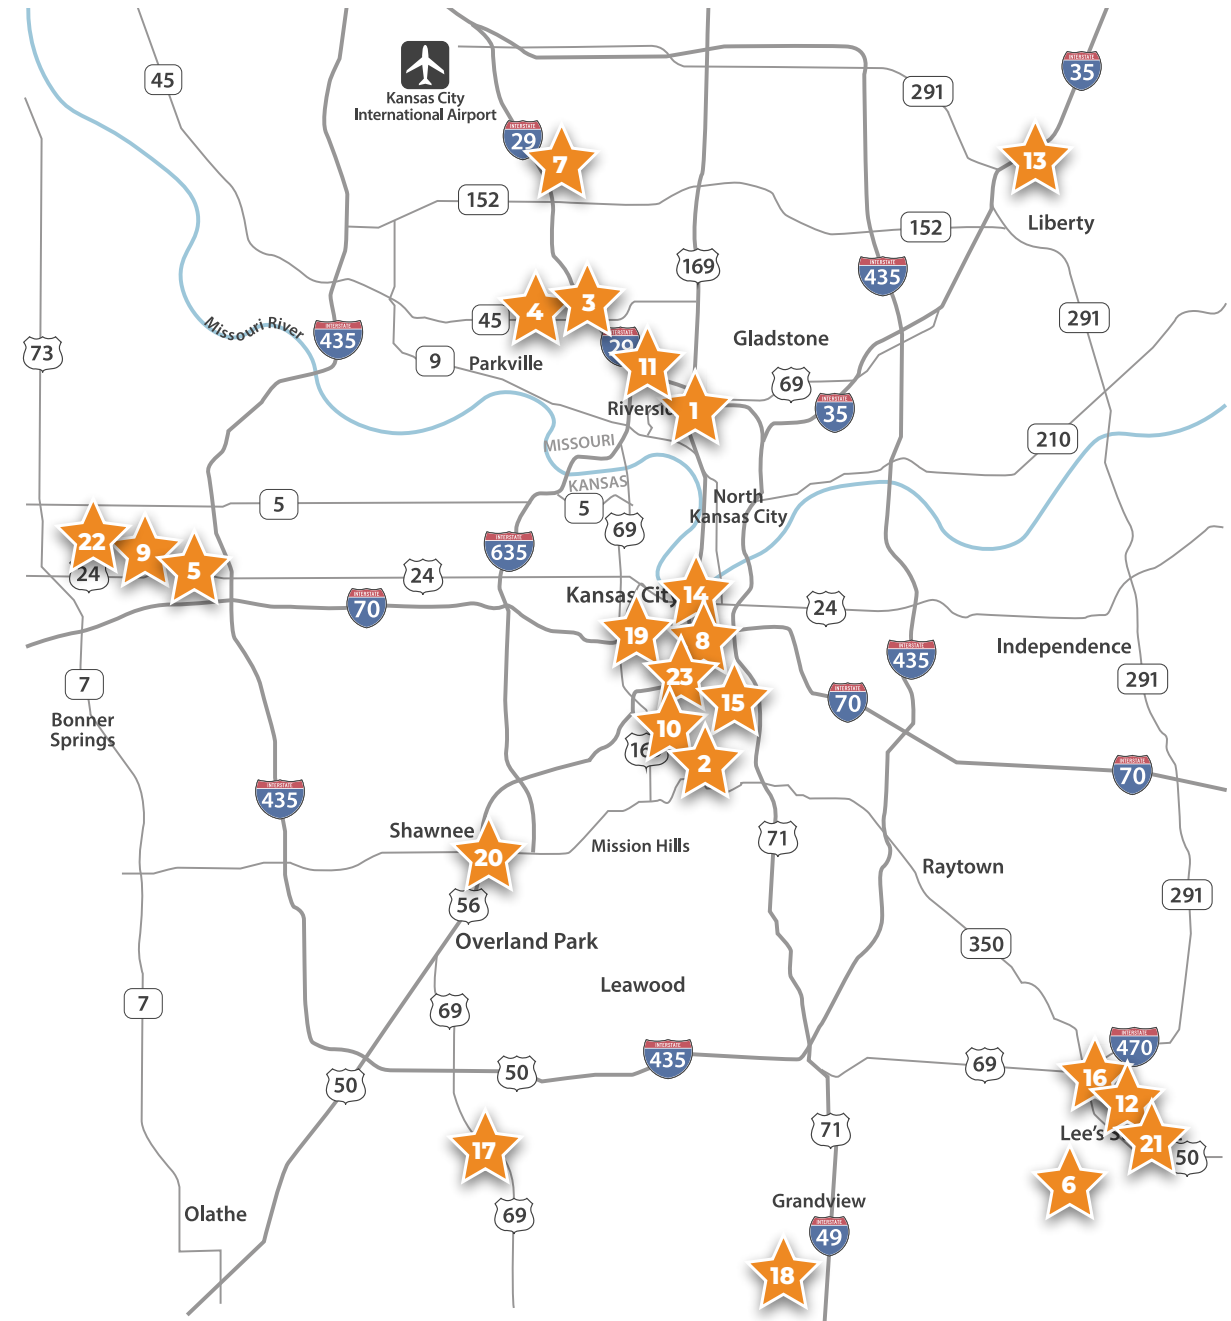

MONARCH

APARTMENTS

St. Louis : Missouri

NORTHPOINT MULTIFAMILY EXPERIENCE

- | | | |
|-----------------------------------|---------------------------------|--------------------------------|
| 1. The Briarcliff City Apartments | 9. Prairie View at Village West | 17. Lexington Farms Apartments |
| 2. 45 Madison | 10. Infinity at Plaza West | 18. The Encore Apartments |
| 3. The Denton Building | 11. Kinsley Forest Apartments | 19. CORE Apartments |
| 4. Residences at Burlington Creek | 12. Summit Square Apartments | 20. The Chadwick |
| 5. Village West Luxury Apartments | 13. Copper Ridge Apartments | 21. Trilogy |
| 6. Residences at New Longview | 14. River Market West | 22. Aspire |
| 7. Retreat at Tiffany Woods | 15. 2501 Beacon Hill | 23. Arrive KC |
| 8. Power & Light Apartments | 16. The Donovan | |

PHASE I

THE MONARCH

S Kings Highway Blvd

Oakland Ave

DEVELOPMENT TIMELINE

MONARCH

RENDERING - LIGHTER PALETTE

MONARCH

MONARCH

4' 16' 8' 32'

THE GROVES APARTMENTS
 CONCEPT ELEVATIONS
 01/15/2024

rosemann
 & ASSOCIATES P.C.