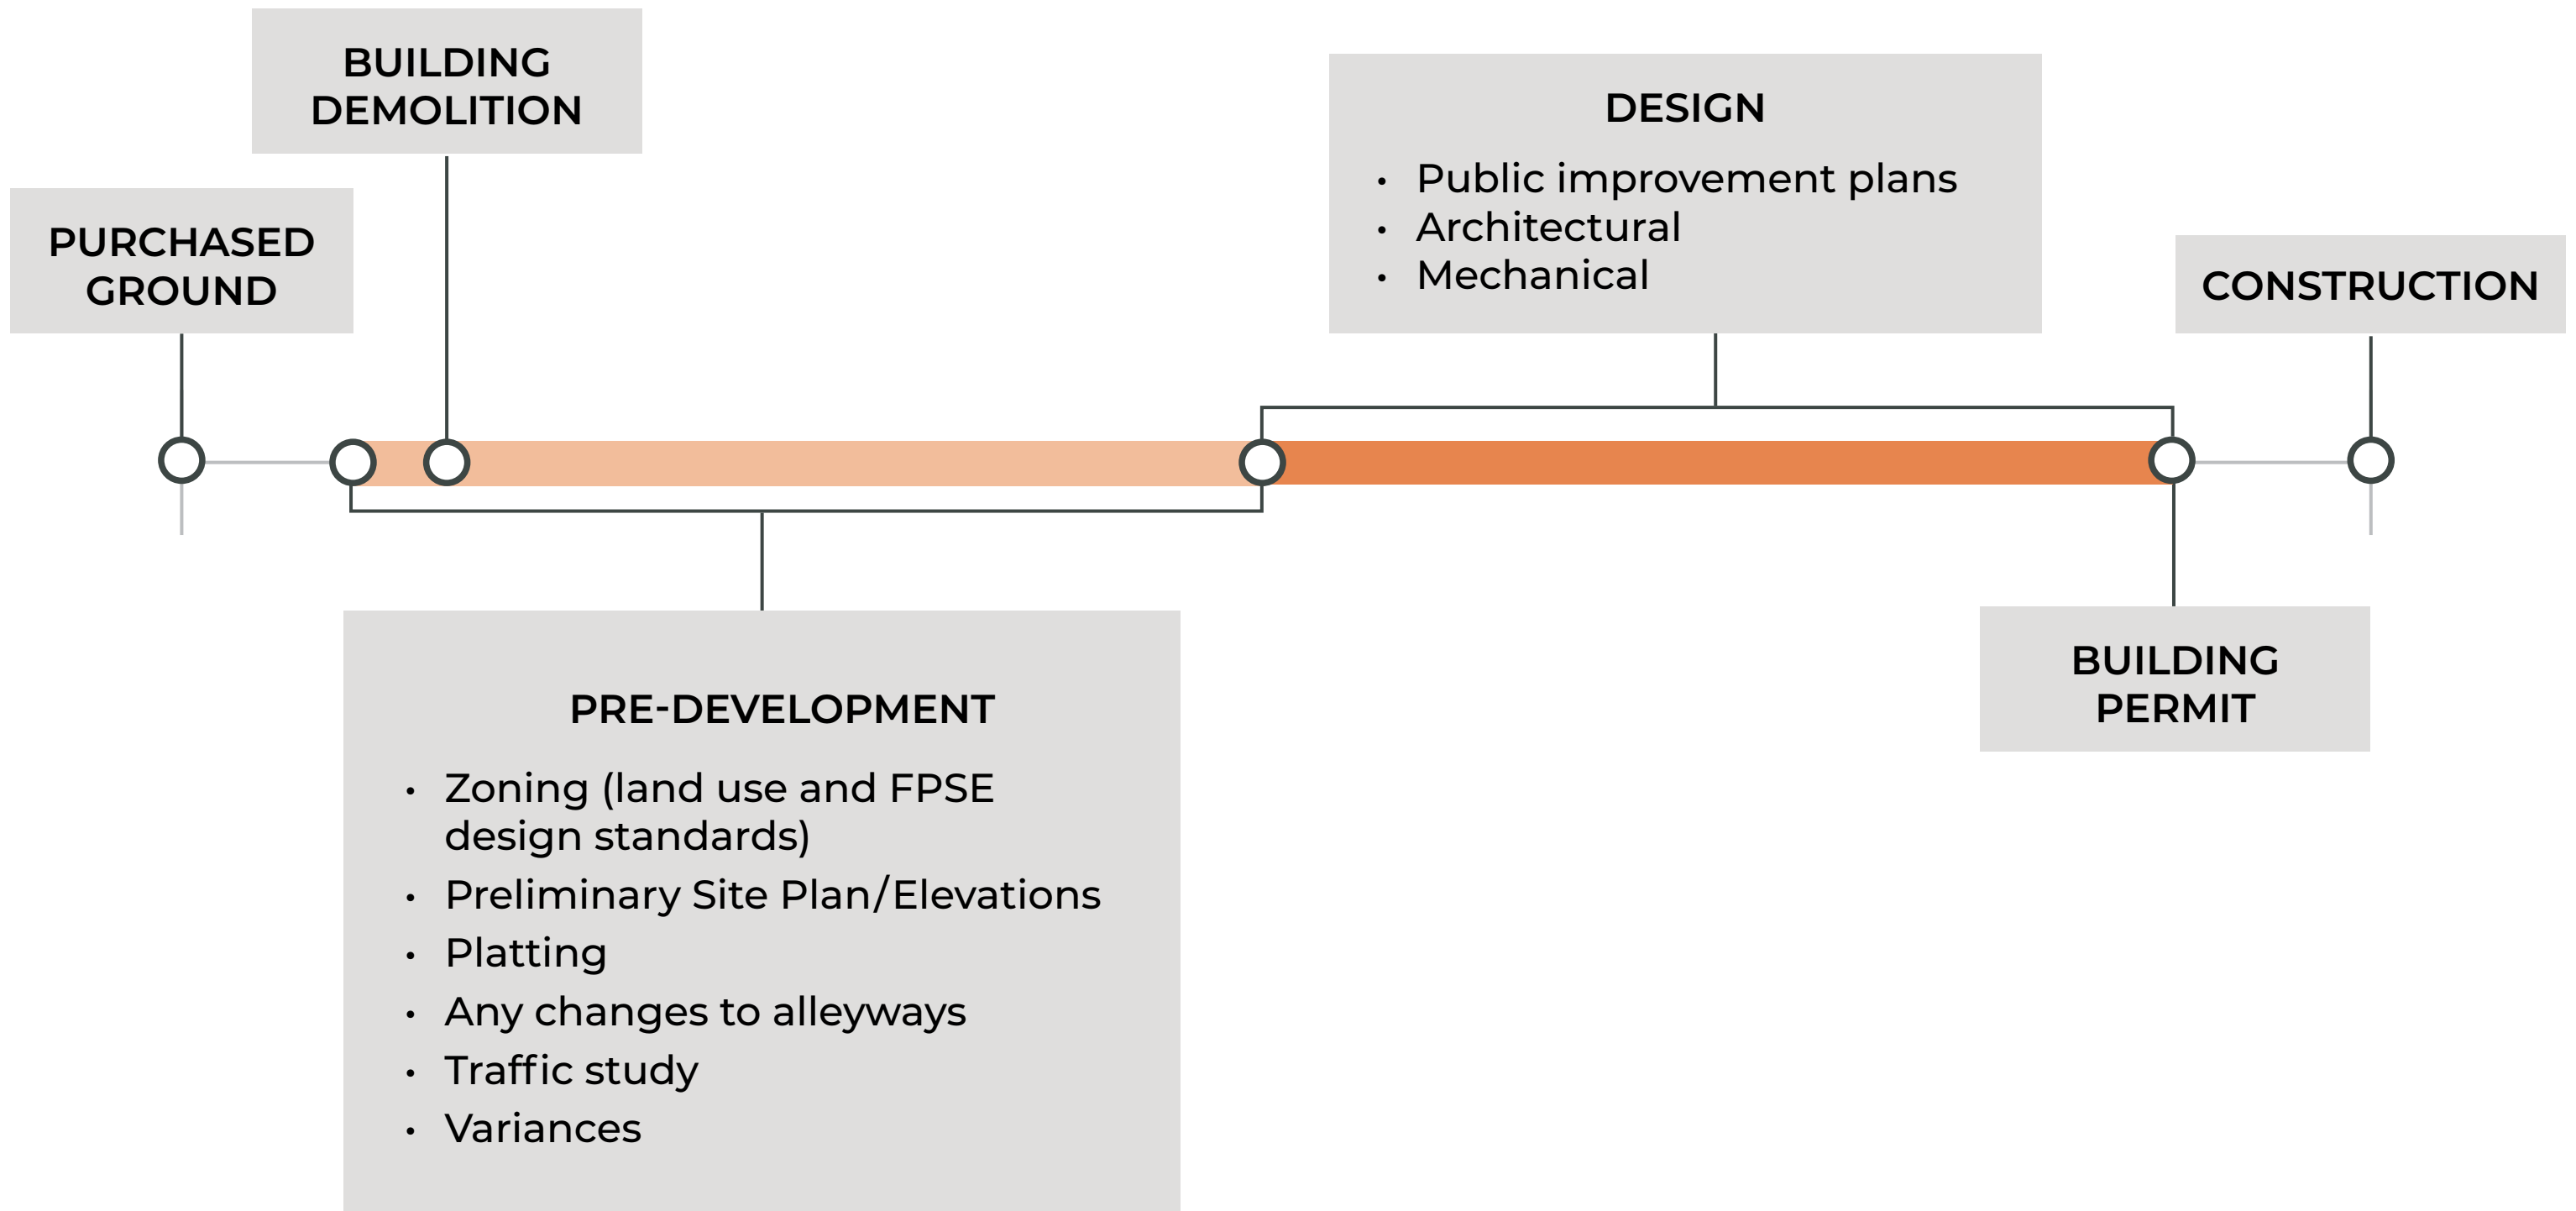

PHASE I

THE MONARCH

S Kings Highway Blvd

Oakland Ave

DEVELOPMENT TIMELINE

MONARCH

RENDERING - LIGHTER PALETTE

MONARCH

MONARCH

4' 16' 8' 32'

THE GROVES APARTMENTS
 CONCEPT ELEVATIONS
 01/15/2024

rosemann
 & ASSOCIATES P.C.